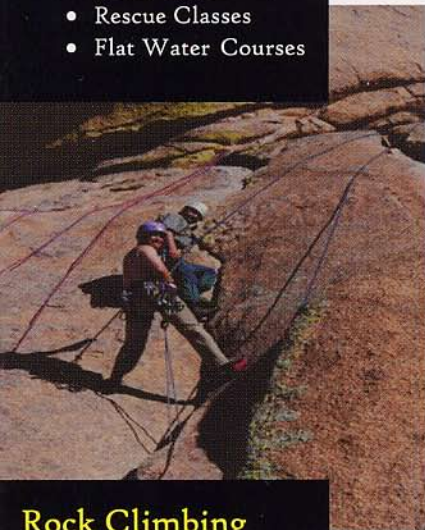

GRIPPING ADVENTURE

Learning Programs

Kayaking

- Roll Clinics
- River Trips
- Rescue Classes
- Flat Water Courses

Rock Climbing

- Top Rope
- Lead Climbing
- Sport Climbing
- Caving
- Rappelling
- Ice Climbing

Mountain Biking

- Downhill Classes
- Single Track
- Chair Lift Access

owls, the Nation's
Largest Resort Based
Provider of Adventure &
Corporate Programming

Fully Certified Expert
Instructors, Guides and
Facilitators

Insured and United States
Forest Service Permitted

We Maintain the Highest
Standards to Assure a
Perfect Safety Record

We Use State of The Art
Equipment

Over 350 Vertical Feet of
Rock, 112 Miles of
Maintained Trails, and 40
Miles of Class II and III
White Water